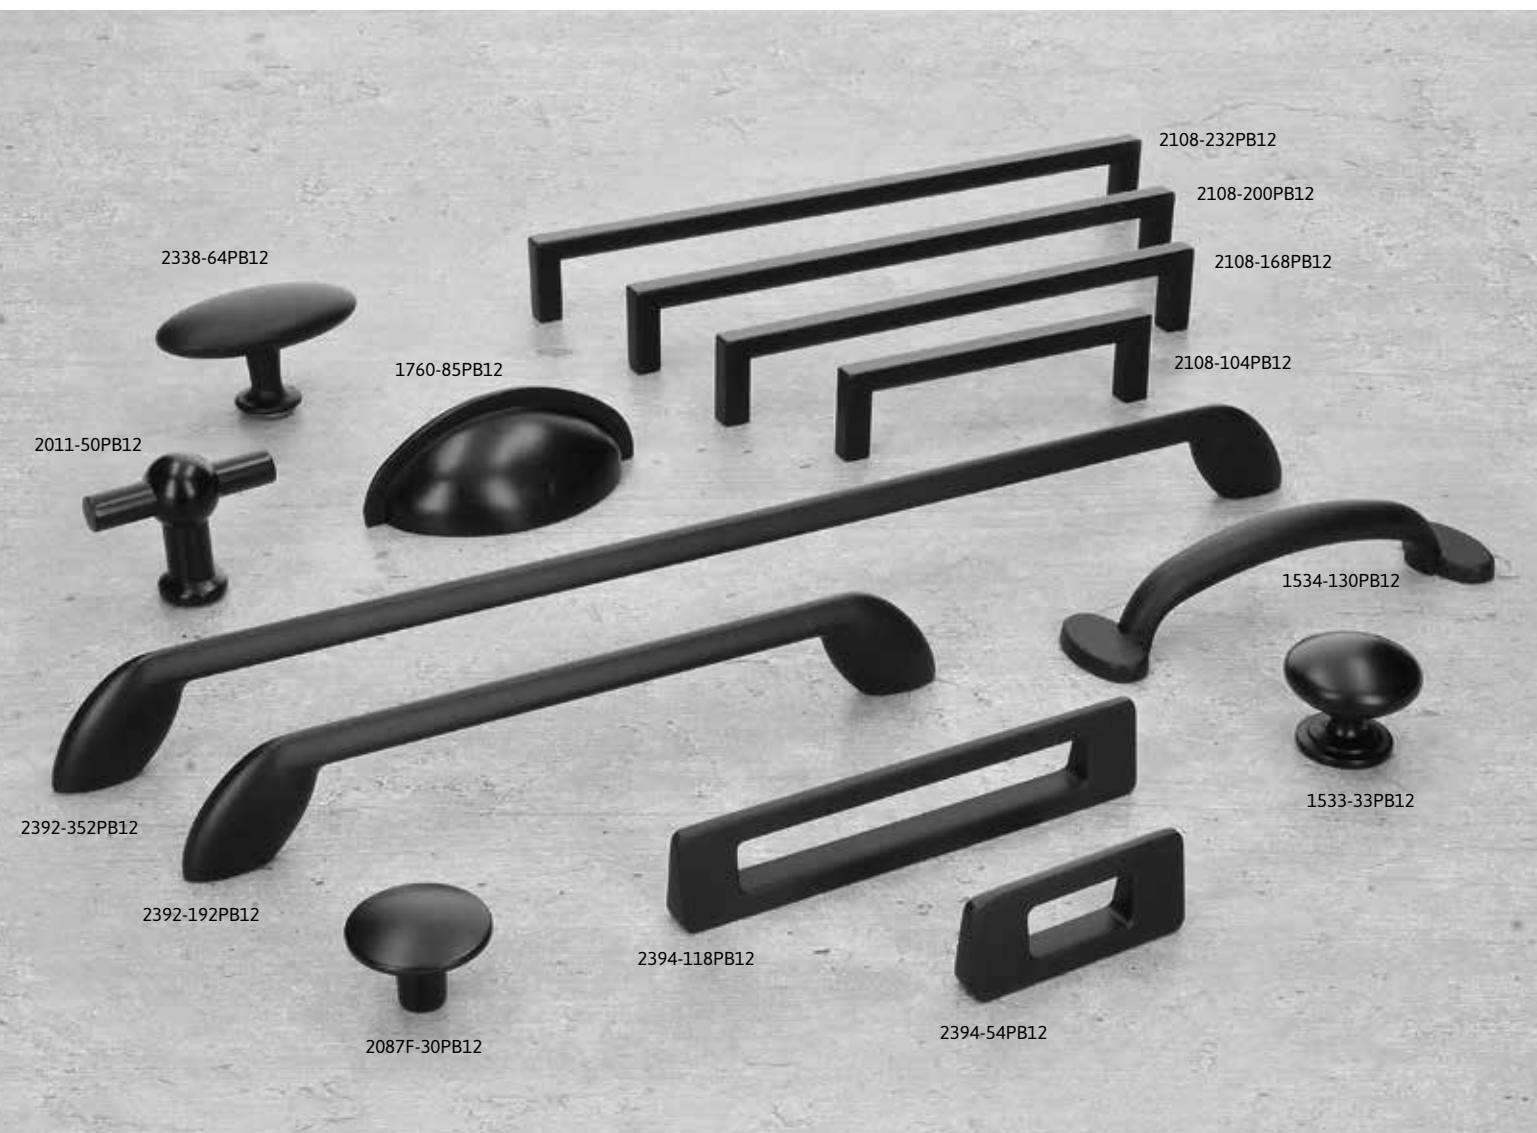

www.siro.at

SIRO Beschläge- und Metallwarenfabrik Ges.m.b.H | Spielfeldstraße 12 | 4452 Ternberg | AUSTRIA
Telefon: +43 (0) 7256 6020 - 0 | Fax: +43 (0) 7256 8932 | office@siro.at | www.siro.at