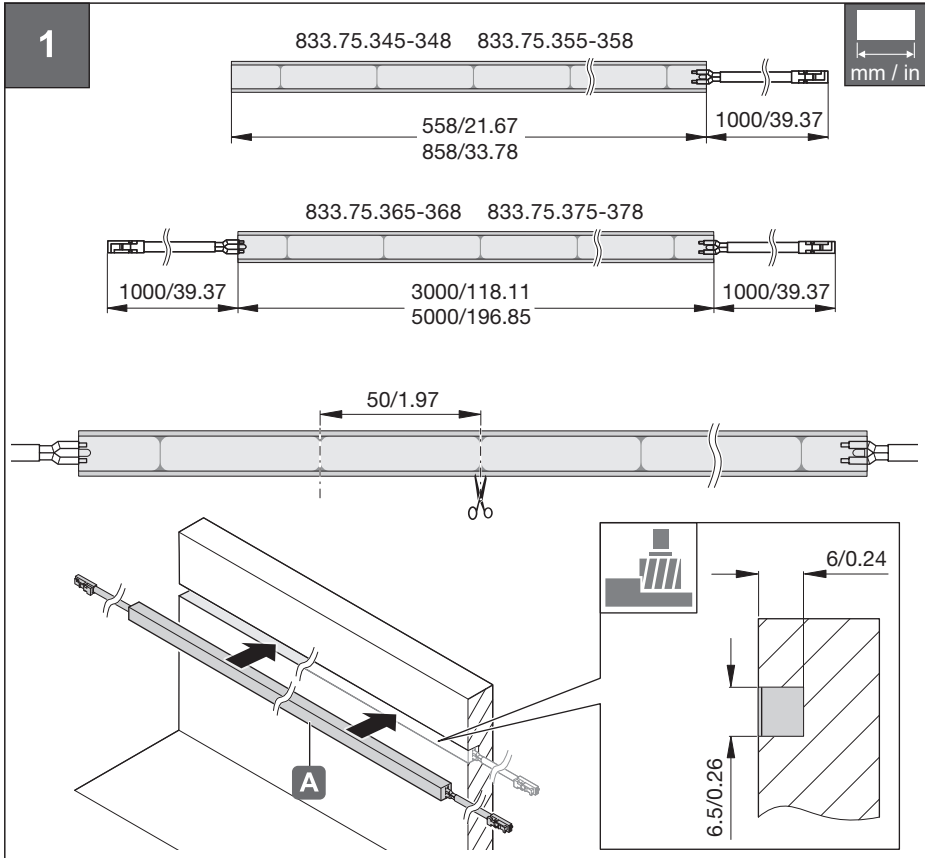

732.28.445