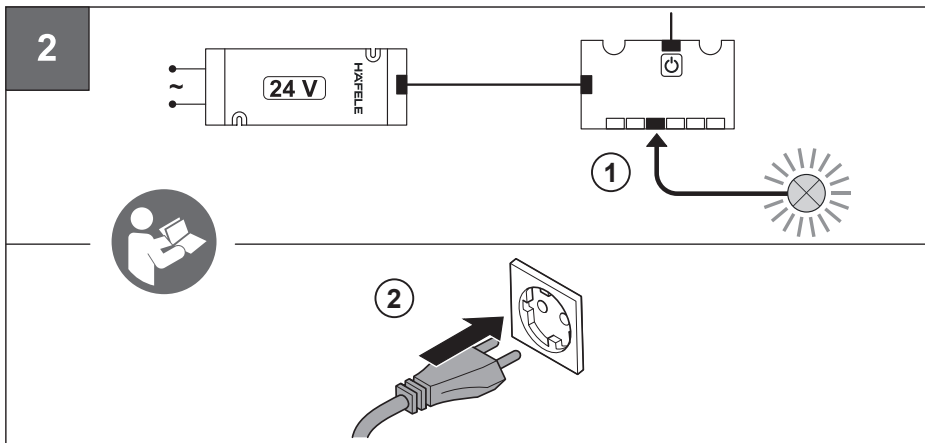

HDE 09.12.2024